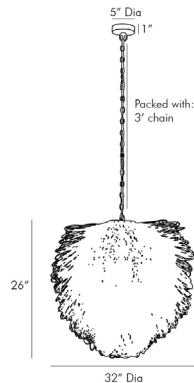

# ARTERIO RS

## FINLEY CHANDELIER

89646

H: 32 IN, Dia: 32.00 IN  
Bleached Rattan, White  
Contract Suitable As Is

The Finley takes the notion of classic chandelier design and runs wild. Showcasing an untamed façade this unconventional luminescent was created by looping bleached rattan in a pattern consisting of varying sizes. Its organic foundation conceals a single light that delivers a soft glow and creates billowy shadowplay when in use. Suspended from an iron pipe in a corresponding white finish. finish will vary. Additional chain

### DIMENSIONS

Chandelier	H: 30 IN, Dia: 32.00 IN
Minimum Hanging Height	32 IN
Maximum Hanging Height	66 IN
Canopy	H: 1 IN, Dia: 5.00 IN